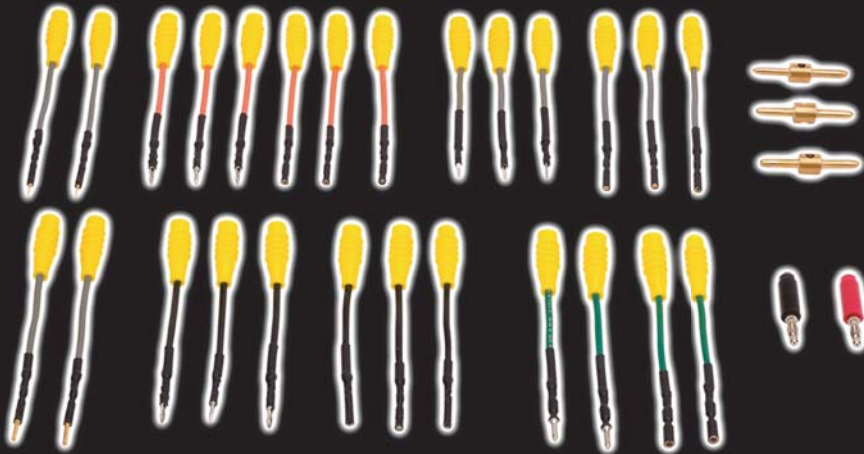

Perfect Mate Round and Spade Terminal Probe Adapter Set /Mini Breakout Box

The Perfect Mate Adapter Tips are designed to be a perfect fit for most automotive connector pins. Provides a fast, reliable connection for automotive circuit testing. Will not damage connector pins and does not require piercing the wire insulation. Works great for "hands free" jumper wire testing. They are ideal for pin-out testing on densely populated module connectors. The Tee Connection Adapter provides a solid connection for road testing. It acts like a universal breakout box for virtually any 2 or 3 pin connector on the vehicle.

Model 77202
(Spade)

Model 77203
(Round)

1. **Spade kit includes:** Model 77202
22) Assorted spade terminal tips
    - Large 2-Male/2-Female
    - Medium 3-Male/3-Female
    - Small 3-Male/3-Female
    - Extra Small 3-Male/3-Female
  2) Screw-on banana plug test lead adapters
  3) Tee adapters