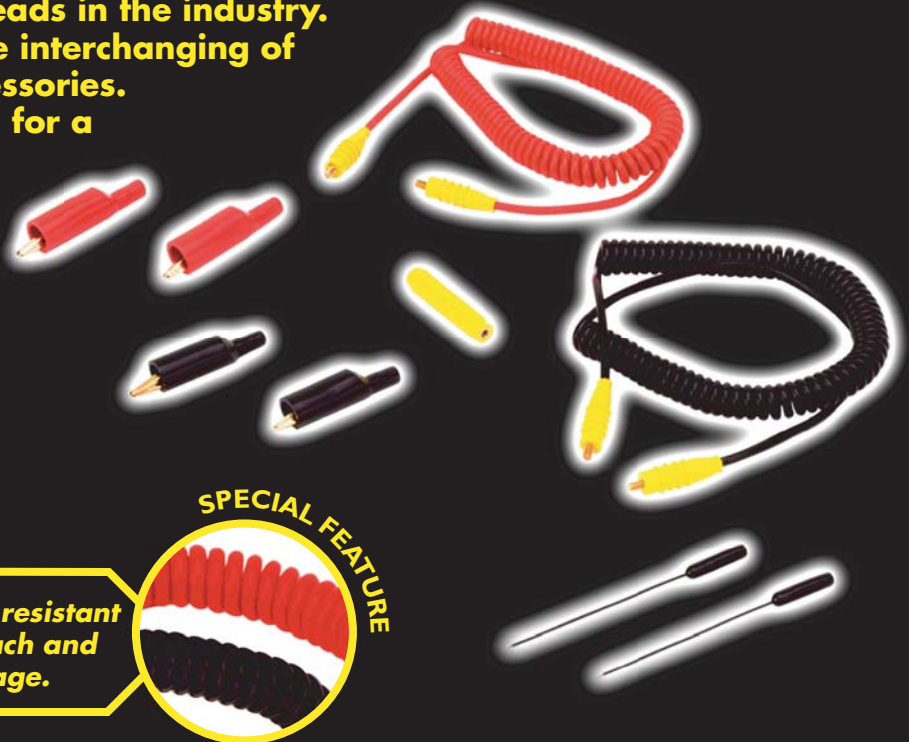

Universal Jumper Leads

Model 77261

The most versatile jumper leads in the industry. Threaded ends allow for the interchanging of probes, clips and other accessories. Connect the pair end-to-end for a super 16' long jumper lead.

Kit Includes:

2) 8' Heat and oil resistant high memory coil cord jumper leads
4) Screw-on alligator clips
2) 4" Flexible back probe extensions
1) Jumper lead coupler
1) Storage pouch