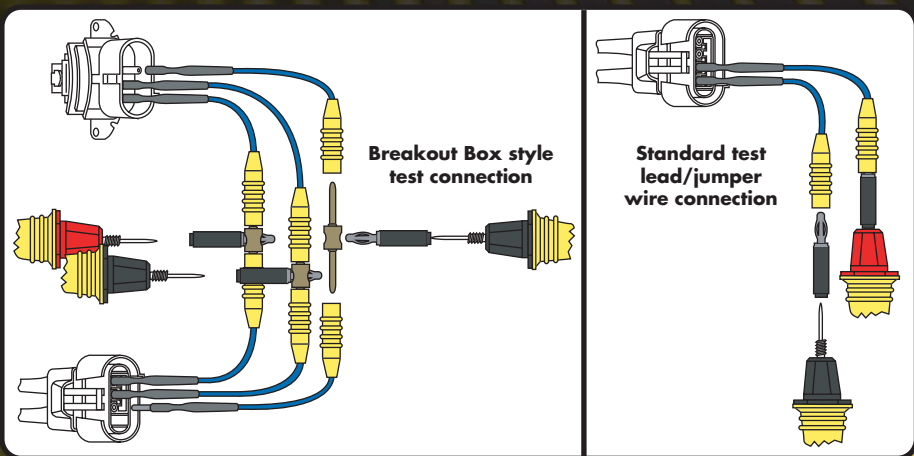

Perfect Mate Round and Spade Terminal Probe Adapter Set /Mini Breakout Box

The Perfect Mate Adapter Tips are designed to be a perfect fit for most automotive connector pins. Provides a fast, reliable connection for automotive circuit testing. Will not damage connector pins and does not require piercing the wire insulation. Works great for "hands free" jumper wire testing. They are ideal for pin-out testing on densely populated module connectors. The Tee Connection Adapter provides a solid connection for road testing. It acts like a universal breakout box for virtually any 2 or 3 pin connector on the vehicle.

Model 77202
(Spade)

Model 77203
(Round)

- Spade kit includes:** Model 77202
- 22) Assorted spade terminal tips
 - Large 2-Male/2-Female
 - Medium 3-Male/3-Female
 - Small 3-Male/3-Female
 - Extra Small 3-Male/3-Female
 - 2) Screw-on banana plug test lead adapters
 - 3) Tee adapters

- Round kit includes:** Model 77203
- 26) Assorted round terminal tips
 - Extra Large 2-Male/2-Female
 - Large 2-Male/2-Female
 - Medium 3-Male/3-Female
 - Small 3-Male/3-Female
 - Extra Small 3-Male/3-Female
 - 2) Screw-on banana plug test lead adapters
 - 3) Tee adapters