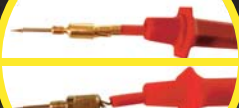

SPECIAL FEATURE

Ultimate Test Leads

Model 77161

Non-slip rubber grips, super-sharp hardened steel wire piercing tips accept threaded clips and adapters. Gold plated ends for a reliable connection. Super duty strain relief ends designed to last a lifetime and not come apart.

Competition:

Wire conductor holds the probe together. Due to flexing at the conductor, it will eventually break making test lead unit unusable.

SPECIAL FEATURE

Waekon Gold

Competition

SPECIAL FEATURE

Hardened gold plated tips provide a reliable connection to wire piercing and back probing.

Perfect Mate Round and Spade Terminal Probe Adapter Set /Mini Breakout Box

The Perfect Mate Adapter Tips are designed to be a perfect fit for most automotive connector pins. Provides a fast, reliable connection for automotive circuit testing. Will not damage connector pins and does not require piercing the wire insulation. Works great for "hands free" jumper wire testing. They are ideal for pin-out testing on densely populated module connectors. The Tee Connection Adapter provides a solid connection for road testing. It acts like a universal breakout box for virtually any 2 or 3 pin connector on the vehicle.