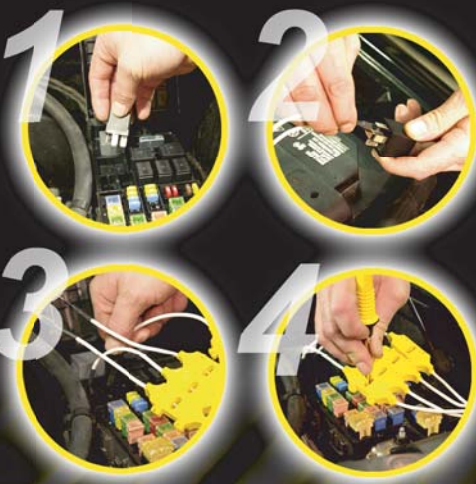

NEW

Relay Box Test Extension Kit

Model 77009

The Relay Box Test Extension Kit provides a fast, reliable way to pinpoint test relay circuits located in the Underhood Relay/Fuse Junction Box.

- Extends the relay away from the junction box.
- Provides the ability to test the circuit live with the relay in place.
- It acts like a mini breakout box for pinpoint testing relay circuits.

Kit Includes:

- 2) Large relay spade terminal extensions
- 6) Medium relay spade terminal extensions
- 5) Small relay spade terminal extensions
- 1) Plastic Storage Case

Testing is done without wire piercing, removing the junction box for back-probing or trying to find the proper wires in the harness bundle that exits the box.

Micro Mate Terminal Adapter Set

Model 77205

The Perfect Mate Micro Probe Adapter Tips are designed to be a perfect fit for most of the smallest automotive connector pins. They work great for small component and module connectors. They provide a solid test connection without fear of connector damage. Tee Connection Adapter also acts like a universal breakout box for virtually any 2 or 3 pin connector.